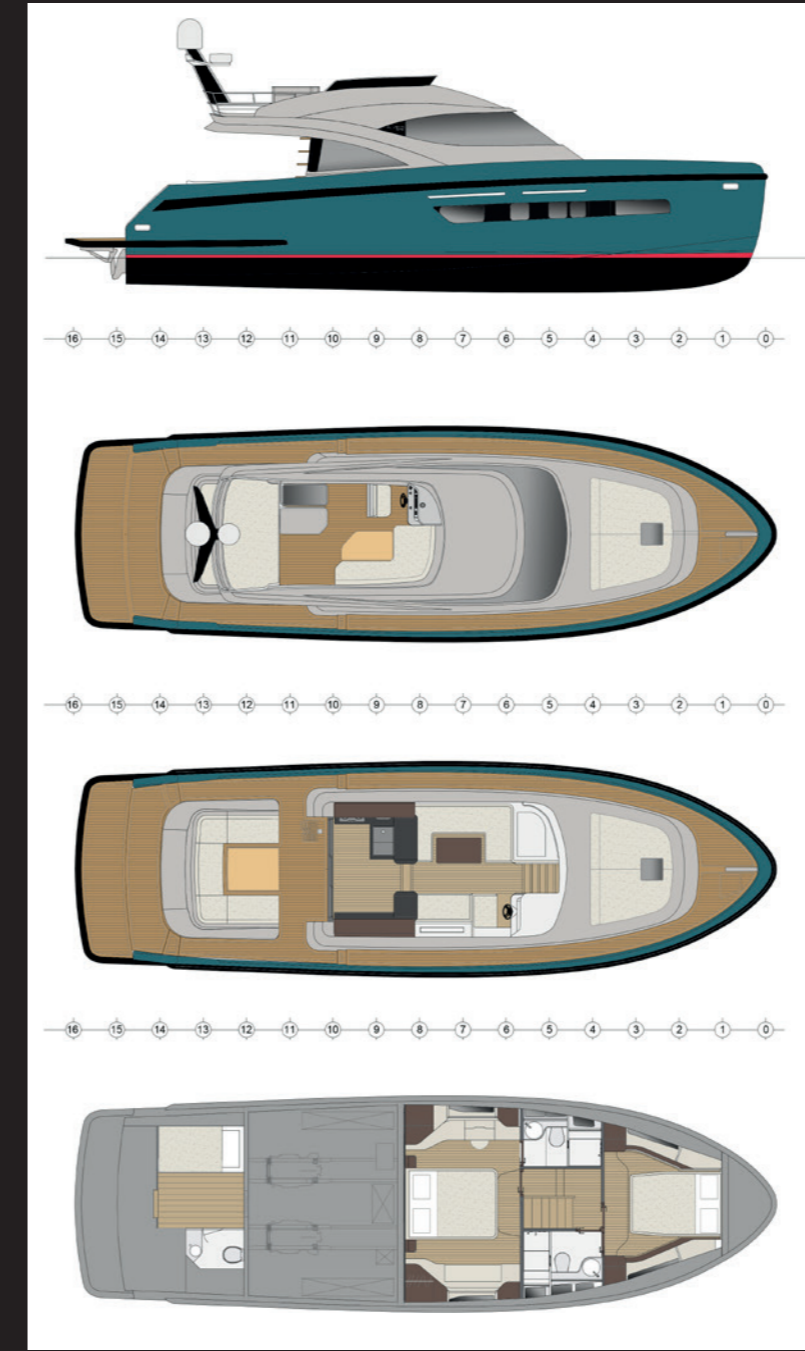

DEEP YACHT
CRAFTING YOUR DREAMS

FLY 52

**GET READY FOR THE
EXTRAORDINARY EXPERIENCE!**

FLY52

EMBODYING THE YACHT OF YOUR DREAMS

Maindeck

FLY 52

GENERAL SPECIFICATIONS

Length Overall	16,00 m
Waterline Length	14,80 m
Beam	4,8 m
Displacement	19 tons
Max. Speed	24 knot
Cruise Speed	19 knot
Engines	2x Cummins QSB 6.7 480 HP V Drive
Fuel Type	Diesel
Generator	Cummins Onan 11 kW
Certification	CE B Offshore (EMCI Netherlands)
Capacity	6 Person
Cabins	2
Accommodation	4
Lavatory	2 + 1 (Crew Cabin)
Crew Cabin	1
Production	Laminated Hull
Design	Taka Yacht Design
İç Tasarım	Beyond Measure Architecture

TANKS

Fuel Tanks	2 x 850 l
Fresh Water Tanks	2 x 400 l
Black Water Tank	400 l
Gray Water Tank	200 l

- Please contact for equipment list

Visit for more information

FLY 52

Lowerdeck Cabins

FLY 52

DEEP YACHT